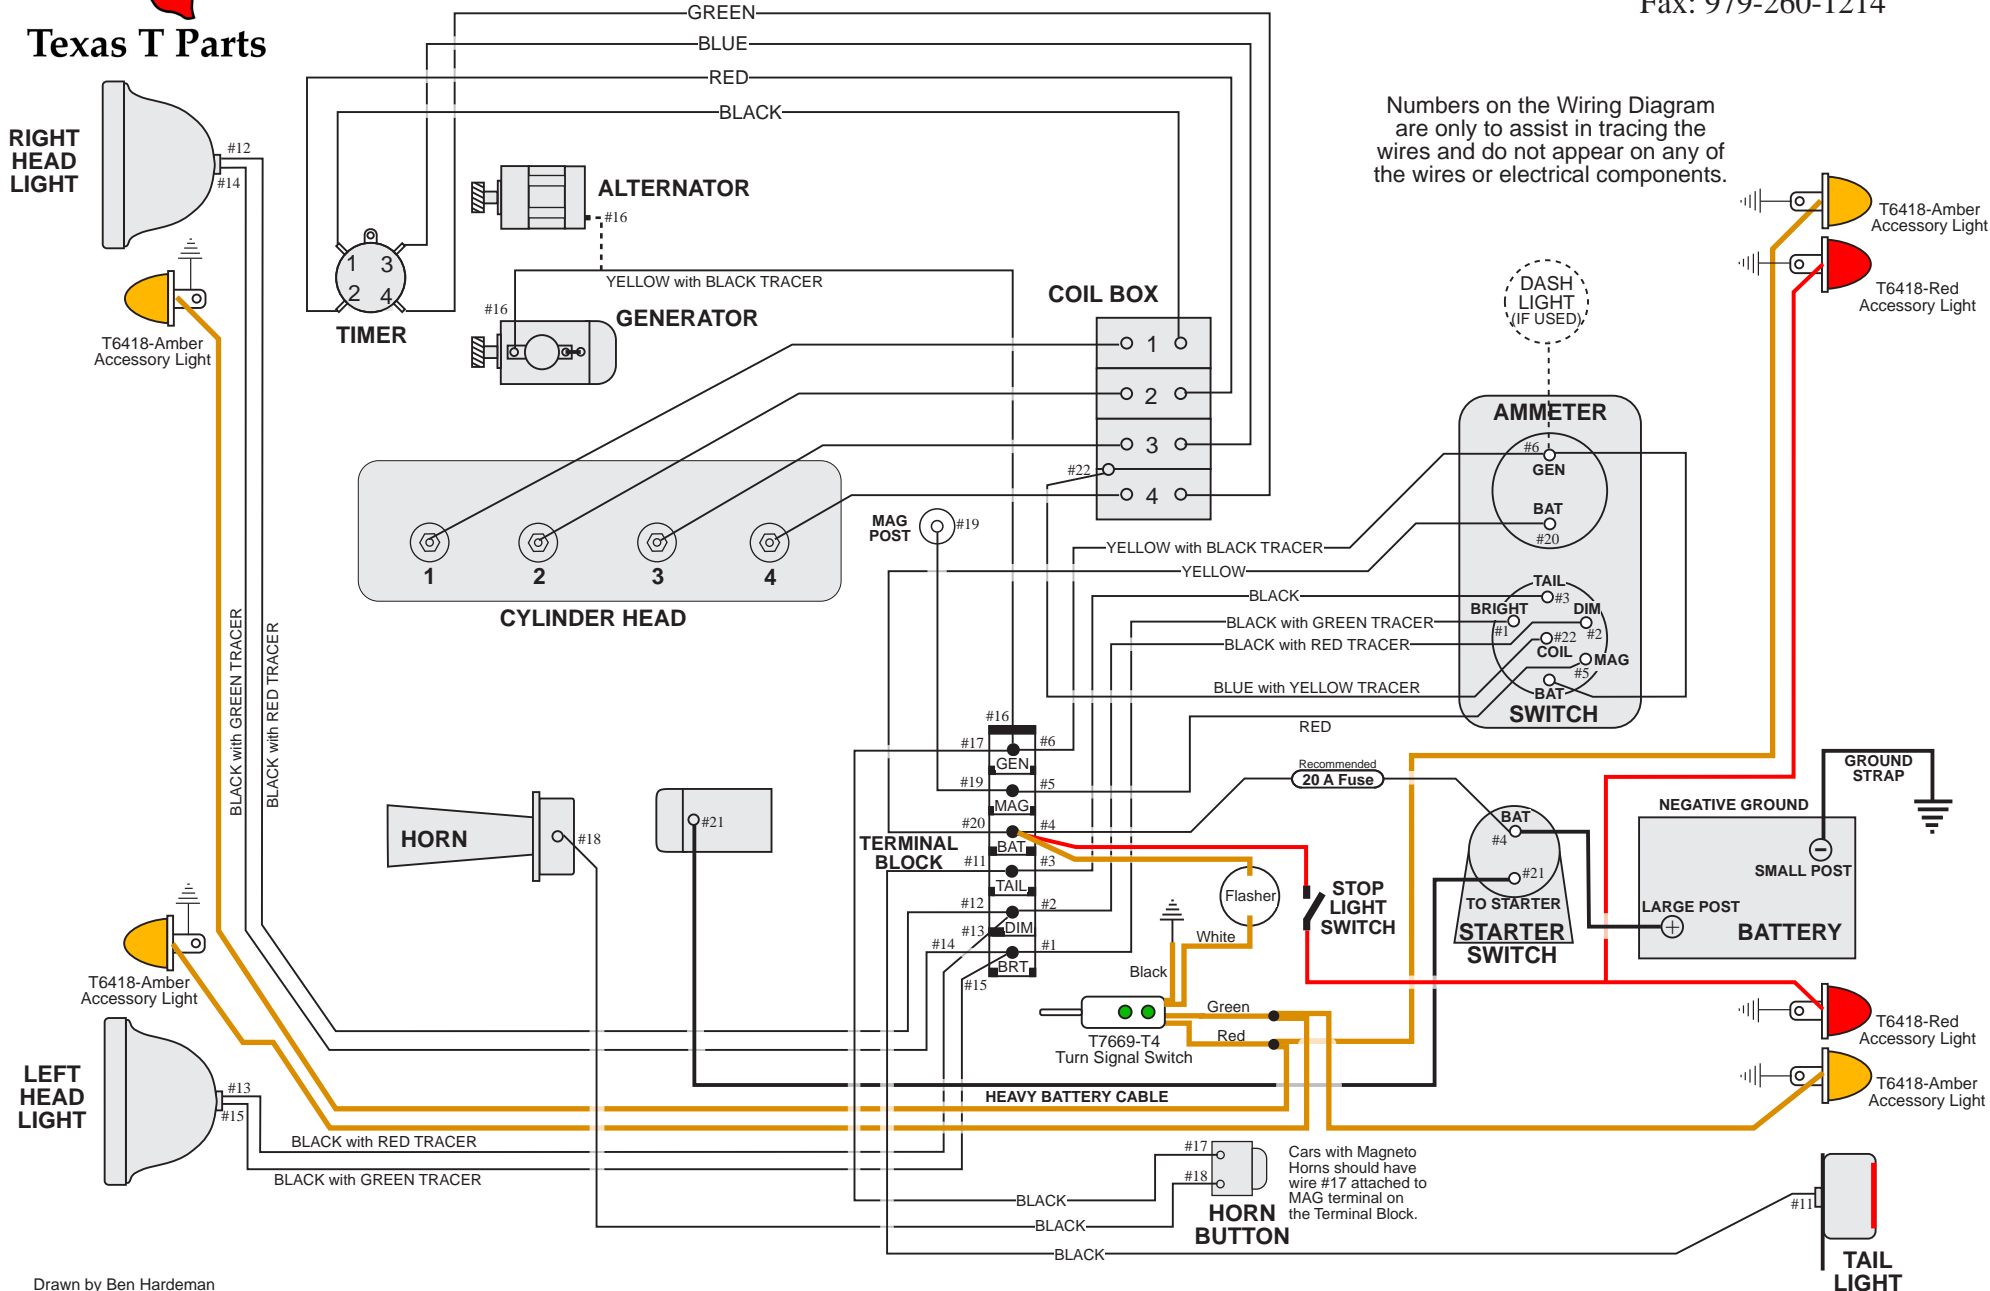

Texas T Parts

# 1919-1925 Model T Ford Wiring Diagram with Electric Starter optional Alternator and 4 Wire Accessory Turn Signals.

Texas T Parts  
8427 Turkey Creek Road  
College Station, Texas 77845

Ph: 979-260-5433  
Fax: 979-260-1214

Numbers on the Wiring Diagram are only to assist in tracing the wires and do not appear on any of the wires or electrical components.